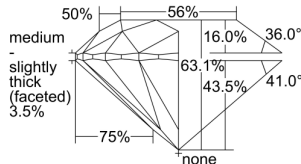

GIA®

FACSIMILE

GIA REPORT 6451351788

Verify this report at GIA.edu

GIA NATURAL DIAMOND DOSSIER®

December 09, 2022
GIA Report Number **6451351788**
Shape and Cutting Style ..... **Round Brilliant**
Measurements ..... **4.86 - 4.89 x 3.08 mm**

GRADING RESULTS

Carat Weight ..... **0.45 carat**
Color Grade ..... **H**
Clarity Grade **VS1**
Cut Grade ..... **Excellent**

ADDITIONAL GRADING INFORMATION

Polish ..... **Excellent**
Symmetry ..... **Excellent**
Fluorescence ..... **None**
Clarity Characteristics..... **Crystal, Pinpoint**
Inscription(s): **GIA 6451351788**

PROPORTIONS

Profile to actual proportions

GRADING SCALES

GIA COLOR SCALE	GIA CLARITY SCALE	GIA CUT SCALE
D	FLAWLESS	EXCELLENT
E	FLAWLESS	
F	INTERNALLY FLAWLESS	VERY GOOD
G	FLAWLESS	
H	VVS₁	GOOD
I	VVS₂	
J	VS₁	FAIR
K	VS₂	
L	SI₁	POOR
M	SI₂	
N	I₁	
O	I₂	
P	I₃	
Q		
R		
S		
T		
U		
V		
W		
X		
Y		
Z