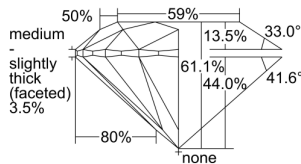

GIA®

FACSIMILE

GIA REPORT 6451376930

Verify this report at GIA.edu

GIA NATURAL DIAMOND DOSSIER®

December 15, 2022
GIA Report Number **6451376930**
Shape and Cutting Style ..... **Round Brilliant**
Measurements ..... **4.00 - 4.02 x 2.45 mm**

GRADING RESULTS

Carat Weight ..... **0.24 carat**
Color Grade ..... **F**
Clarity Grade **VVS2**
Cut Grade ..... **Excellent**

ADDITIONAL GRADING INFORMATION

Polish ..... **Excellent**
Symmetry ..... **Excellent**
Fluorescence ..... **None**
Clarity Characteristics..... **Cloud, Feather, Pinpoint, Indented**
Natural

Inscription(s): GIA 6451376930

PROPORTIONS

Profile to actual proportions

GRADING SCALES

GIA COLOR SCALE	GIA CLARITY SCALE	GIA CUT SCALE	
D	FLAWLESS	EXCELLENT	
E	INTERNALLY FLAWLESS		
F		VVS₁	VERY GOOD
G	VVS₂		
H	VS₁	GOOD	
I	VS₂		
J	SI₁	FAIR	
K	SI₂		
L	I₁	POOR	
M	I₂		
N	I₃		
O			
P			
Q			
R			
S			
T			
U			
V			
W			
X			
Y			
Z