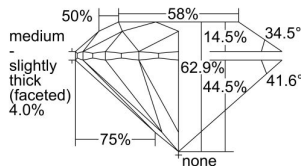

GIA®

FACSIMILE

GIA REPORT 6451383118

Verify this report at GIA.edu

GIA NATURAL DIAMOND DOSSIER®

December 17, 2022
GIA Report Number **6451383118**
Shape and Cutting Style ..... **Round Brilliant**
Measurements ..... **6.12 - 6.17 x 3.87 mm**

GRADING RESULTS

Carat Weight ..... **0.90 carat**
Color Grade ..... **L**
Clarity Grade **S11**
Cut Grade ..... **Excellent**

ADDITIONAL GRADING INFORMATION

Polish ..... **Excellent**
Symmetry ..... **Excellent**
Fluorescence ..... **None**
Clarity Characteristics ..... **Feather**
Inscription(s): **GIA 6451383118**

PROPORTIONS

Profile to actual proportions

GRADING SCALES

GIA COLOR SCALE

COLOREDNESS	D
	E
	F
	G
	H
	I
	J
NEAR COLORLESS	K
	L
Faint	M
	N
	O
	P
Very Light	R
	S
	T
	U
	V
Light	W
	X
	Y
	Z

GIA CLARITY SCALE

FLAWLESS	VERY VERY SLIGHTLY INCLUDED	VVS₁	VVS₂	VS₁	VS₂	S1₁	S1₂	I₁	I₂	I₃	
											VERY SLIGHTLY INCLUDED
INTERNALLY FLAWLESS											

GIA CUT SCALE

EXCELLENT
VERY GOOD
GOOD
FAIR
POOR