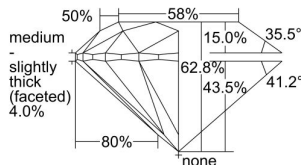

GIA®

FACSIMILE

GIA REPORT 6451435396

Verify this report at GIA.edu

GIA NATURAL DIAMOND DOSSIER®

December 26, 2022
GIA Report Number **6451435396**
Shape and Cutting Style ..... **Round Brilliant**
Measurements ..... **5.38 - 5.42 x 3.39 mm**

GRADING RESULTS

Carat Weight ..... **0.61 carat**
Color Grade ..... **L**
Clarity Grade **VVS1**
Cut Grade ..... **Excellent**

ADDITIONAL GRADING INFORMATION

Polish ..... **Excellent**
Symmetry ..... **Excellent**
Fluorescence ..... **None**
Clarity Characteristics ..... **Feather**
Inscription(s): **GIA 6451435396**

PROPORTIONS

Profile to actual proportions

GRADING SCALES

GIA COLOR SCALE

COLOREDNESS	D
	E
	F
	G
	H
	I
	J
NEAR COLORLESS	K
	L
FAIN	M
	N
	O
	P
VERY LIGHT	R
	S
	T
	U
	V
	W
	X
	Y
LIGHT	Z

GIA CLARITY SCALE

FLAWLESS	VERY VERY SLIGHTLY INCLUDED	VVS₁	
			VVS₂
INTERNALLY FLAWLESS	VERY SLIGHTLY INCLUDED	VS₁	
		VS₂	
SLIGHTLY INCLUDED	SLIGHTLY INCLUDED	SI₁	
		SI₂	
INCLUDED	INCLUDED	I₁	
		I₂	
		I₃	

GIA CUT SCALE

EXCELLENT
VERY GOOD
GOOD
FAIR
POOR