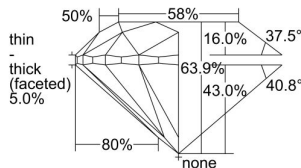

GIA®

FACSIMILE

GIA REPORT 6451543443

Verify this report at GIA.edu

GIA NATURAL DIAMOND DOSSIER®

January 09, 2023
GIA Report Number **6451543443**
Shape and Cutting Style ..... **Round Brilliant**
Measurements ..... **3.83 - 3.87 x 2.46 mm**

GRADING RESULTS

Carat Weight ..... **0.23 carat**
Color Grade ..... **E**
Clarity Grade **VS1**
Cut Grade ..... **Very Good**

ADDITIONAL GRADING INFORMATION

Polish ..... **Very Good**
Symmetry ..... **Excellent**
Fluorescence ..... **None**
Clarity Characteristics..... **Cloud, Pinpoint, Indented Natural**
Inscription(s): **GIA 6451543443**

PROPORTIONS

Profile to actual proportions

GRADING SCALES

GIA COLOR SCALE	GIA CLARITY SCALE	GIA CUT SCALE	
D	FLAWLESS	EXCELLENT	
E	INTERNALLY FLAWLESS		
F		VVS₁	VERY GOOD
G	VVS₂		
H	VS₁	GOOD	
I	VS₂		
J	SI₁	FAIR	
K	SI₂		
L	I₁	POOR	
M	I₂		
N	I₃		
O			
P			
Q			
R			
S			
T			
U			
V			
W			
X			
Y			
Z