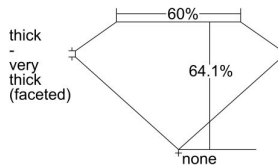

GIA®

FACSIMILE

GIA REPORT 6451696159

Verify this report at GIA.edu

GIA NATURAL DIAMOND DOSSIER®

January 30, 2023
GIA Report Number **6451696159**
Shape and Cutting Style ..... **Heart Brilliant**
Measurements ..... **4.44 x 4.91 x 3.15 mm**

GRADING RESULTS

Carat Weight ..... **0.43 carat**
Color Grade ..... **D**
Clarity Grade **S12**

ADDITIONAL GRADING INFORMATION

Polish ..... **Excellent**
Symmetry ..... **Very Good**
Fluorescence ..... **None**
Clarity Characteristics ..... **Feather, Cloud**
Inscription(s): GIA 6451696159

PROPORTIONS

Profile not to actual proportions

GRADING SCALES

GIA COLOR SCALE		GIA CLARITY SCALE			
COLORLESS	D	VERY VERY SLIGHTLY INCLUDED	FLAWLESS		
	E		INTERNALLY FLAWLESS		
	F	VERY SLIGHTLY INCLUDED	VVS₁		
	G		VVS₂		
	H		VS₁		
	NEAR COLORLESS	I	SLIGHTLY INCLUDED	VS₂	
		J		S1₁	
		FAINT	K	INCLUDED	S1₂
			L		I₁
			M		I₂
VERT LIGHT	N	LIGHT	I₃		
	O				
	P				
	Q				
	R