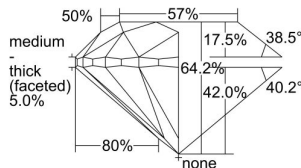

GIA®

FACSIMILE

GIA REPORT 6451889383

Verify this report at GIA.edu

GIA NATURAL DIAMOND DOSSIER®

February 23, 2023
GIA Report Number **6451889383**
Shape and Cutting Style ..... **Round Brilliant**
Measurements ..... **4.17 - 4.20 x 2.69 mm**

GRADING RESULTS

Carat Weight ..... **0.30 carat**
Color Grade ..... **E**
Clarity Grade **VS1**
Cut Grade ..... **Very Good**

ADDITIONAL GRADING INFORMATION

Polish ..... **Good**
Symmetry ..... **Excellent**
Fluorescence ..... **Faint**
Clarity Characteristics.....**Crystal, Pinpoint, Indented Natural**
Inscription(s): **GIA 6451889383**

PROPORTIONS

Profile to actual proportions

GRADING SCALES

GIA COLOR SCALE	GIA CLARITY SCALE	GIA CUT SCALE
COLOREDNESS D	FLAWLESS	EXCELLENT
E	INTERNALLY FLAWLESS	
F	VVS₁	VERY GOOD
G		
H	VVS₂	GOOD
I	VS₁	
J	VS₂	FAIR
K	SI₁	
L	SI₂	POOR
M	I₁	
N	I₂	
O	I₃	
P		
Q		
R		
S		
T		
U		
V		
W		
X		
Y		
Z