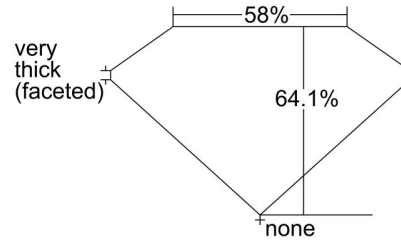

PROPORTIONS

Profile not to actual proportions