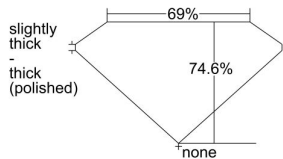

GIA®

FACSIMILE

GIA REPORT 6452032359

Verify this report at GIA.edu

GIA NATURAL DIAMOND DOSSIER®

June 20, 2023
GIA Report Number **6452032359**
Shape and Cutting Style ..... **Square Modified Brilliant**
Measurements ..... **4.83 x 4.71 x 3.51 mm**

GRADING RESULTS

Carat Weight ..... **0.68 carat**
Color Grade ..... **G**
Clarity Grade **VS2**

ADDITIONAL GRADING INFORMATION

Polish ..... **Excellent**
Symmetry ..... **Very Good**
Fluorescence ..... **None**
Clarity Characteristics ..... **Crystal**
Inscription(s): GIA 6452032359

PROPORTIONS

Profile not to actual proportions

GRADING SCALES

GIA COLOR SCALE		GIA CLARITY SCALE			
COLORLESS	D	VERY VERY SLIGHTLY INCLUDED	FLAWLESS		
	E		INTERNALLY FLAWLESS		
	F	VERY SLIGHTLY INCLUDED	VVS₁		
	G		VVS₂		
	H		VS₁		
	NEAR COLORLESS	I	SLIGHTLY INCLUDED	VS₂	
		J		SI₁	
		FAINT	K	INCLUDED	SI₂
			L		I₁
			M		I₂
VERT LIGHT	N	LIGHT	I₃		
	O				
	P				
	Q				
	R