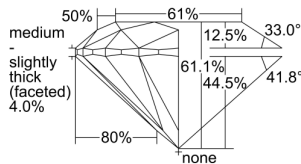

GIA®

FACSIMILE

GIA REPORT 6452044066

Verify this report at GIA.edu

GIA NATURAL DIAMOND DOSSIER®

October 22, 2022
GIA Report Number 6452044066
Shape and Cutting Style ..... Round Brilliant
Measurements ..... 4.95 - 4.97 x 3.03 mm

GRADING RESULTS

Carat Weight ..... 0.45 carat
Color Grade ..... E
Clarity Grade VVS2
Cut Grade ..... Excellent

ADDITIONAL GRADING INFORMATION

Polish ..... Excellent
Symmetry ..... Excellent
Fluorescence ..... Medium Blue
Clarity Characteristics ..... Pinpoint
Inscription(s): GIA 6452044066

PROPORTIONS

Profile to actual proportions

GRADING SCALES

GIA COLOR SCALE	GIA CLARITY SCALE	GIA CUT SCALE	
D	FLAWLESS	EXCELLENT	
E	INTERNALLY FLAWLESS		
F		VVS₁	VERY GOOD
G	VVS₂		
H	VS₁	GOOD	
I	VS₂		
J	SI₁	FAIR	
K	SI₂		
L	I₁	POOR	
M			
N	I₂		
O			
P	I₃		
Q			
R			
S			
T			
U			
V			
W			
X			
Y			
Z