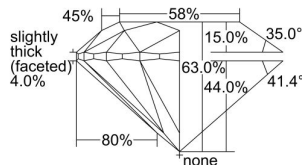

GIA®

FACSIMILE

GIA REPORT 6452075095

Verify this report at GIA.edu

GIA NATURAL DIAMOND DOSSIER®

October 27, 2022
GIA Report Number **6452075095**
Shape and Cutting Style ..... **Round Brilliant**
Measurements ..... **5.88 - 5.91 x 3.72 mm**

GRADING RESULTS

Carat Weight ..... **0.80 carat**
Color Grade ..... **E**
Clarity Grade **VS1**
Cut Grade ..... **Excellent**

ADDITIONAL GRADING INFORMATION

Polish ..... **Excellent**
Symmetry ..... **Excellent**
Fluorescence ..... **Faint**
Clarity Characteristics..... **Crystal, Pinpoint**
Inscription(s): **GIA 6452075095**

PROPORTIONS

Profile to actual proportions

GRADING SCALES

GIA COLOR SCALE	GIA CLARITY SCALE	GIA CUT SCALE	
D	FLAWLESS	EXCELLENT	
E	INTERNALLY FLAWLESS		
F		VVS₁	VERY GOOD
G	VVS₂		
H	VS₁	GOOD	
I	VS₂		
J	SI₁	FAIR	
K	SI₂		
L	I₁	POOR	
M	I₂		
N	I₃		
O			
P			
Q			
R			
S			
T			
U			
V			
W			
X			
Y			
Z