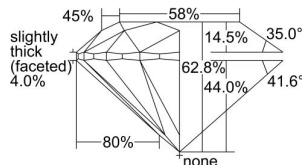

GIA®

FACSIMILE

GIA REPORT 6452089884

Verify this report at GIA.edu

GIA NATURAL DIAMOND DOSSIER®

November 01, 2022
GIA Report Number 6452089884
Shape and Cutting Style ..... Round Brilliant
Measurements ..... 4.74 - 4.77 x 2.99 mm

GRADING RESULTS

Carat Weight ..... 0.42 carat
Color Grade ..... H
Clarity Grade VS2
Cut Grade ..... Excellent

ADDITIONAL GRADING INFORMATION

Polish ..... Excellent
Symmetry ..... Excellent
Fluorescence ..... None
Clarity Characteristics ..... Crystal, Feather
Inscription(s): GIA 6452089884

PROPORTIONS

Profile to actual proportions

GRADING SCALES

GIA COLOR SCALE	GIA CLARITY SCALE	GIA CUT SCALE	
D	FLAWLESS	EXCELLENT	
E	INTERNALLY FLAWLESS		
F		VVS₁	VERY GOOD
G	VVS₂		
H	VS₁	GOOD	
I	VS₂		
J	SI₁	FAIR	
K	SI₂		
L	I₁	POOR	
M	I₂		
N	I₃		
O			
P			
Q			
R			
S			
T			
U			
V			
W			
X			
Y			
Z