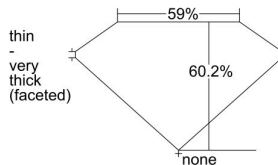

GIA®

FACSIMILE

GIA REPORT 6452131140

Verify this report at GIA.edu

GIA NATURAL DIAMOND DOSSIER®

October 31, 2022
GIA Report Number 6452131140
Shape and Cutting Style ..... Oval Brilliant
Measurements ..... 7.70 x 4.75 x 2.86 mm

GRADING RESULTS

Carat Weight ..... 0.70 carat
Color Grade ..... K
Clarity Grade SI1

ADDITIONAL GRADING INFORMATION

Polish ..... Excellent
Symmetry ..... Very Good
Fluorescence ..... Medium Blue
Clarity Characteristics ..... Crystal, Feather, Cavity
Inscription(s): GIA 6452131140

PROPORTIONS

Profile not to actual proportions

GRADING SCALES

GIA COLOR SCALE		GIA CLARITY SCALE		
NEAR COLORLESS	D	VERY VERY SLIGHTLY INCLUDED	FLAWLESS	
	E		INTERNALLY FLAWLESS	
	F	VERY SLIGHTLY INCLUDED	VVS₁	
	G		VVS₂	
	H		VS₁	
	FAINT	I	SLIGHTLY INCLUDED	VS₂
		J		SI₁
		K	INCLUDED	SI₂
		L		I₁
		M		I₂
LIGHT	N		I₃	
	O			
	P			
	Q			
	R			
	S			
	T			
	U			
	V			
	W			
	X			
	Y			
	Z