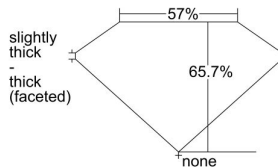

GIA®

FACSIMILE

GIA REPORT 6452154862

Verify this report at GIA.edu

GIA NATURAL DIAMOND DOSSIER®

November 03, 2022
GIA Report Number 6452154862
Shape and Cutting Style ..... Oval Brilliant
Measurements ..... 6.46 x 4.46 x 2.93 mm

GRADING RESULTS

Carat Weight ..... 0.54 carat
Color Grade ..... D
Clarity Grade VVS2

ADDITIONAL GRADING INFORMATION

Polish ..... Excellent
Symmetry ..... Excellent
Fluorescence ..... Faint
Clarity Characteristics ..... Pinpoint, Cloud
Inscription(s): GIA 6452154862

PROPORTIONS

Profile not to actual proportions

GRADING SCALES

GIA COLOR SCALE		GIA CLARITY SCALE		
COLORLESS	D	VERY VERY SLIGHTLY INCLUDED	FLAWLESS	
	E		INTERNALLY FLAWLESS	
	F		VVS₁	
	G		VVS₂	
	NEAR COLORLESS	H	VERY SLIGHTLY INCLUDED	VS₁
		I		VS₂
		J	SLIGHTLY INCLUDED	S₁
		K		S₂
	FAINT	L	INCLUDED	I₁
		M		I₂
N		I₃		
O				
VERT LIGHT		P		
		Q		
		R		
		S		
LIGHT	T			
	U			
	V			
	W			
	X			
	Y			
	Z