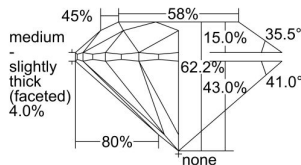

GIA®

FACSIMILE

GIA REPORT 6452169802

Verify this report at GIA.edu

GIA NATURAL DIAMOND DOSSIER®

November 07, 2022
GIA Report Number **6452169802**
Shape and Cutting Style ..... **Round Brilliant**
Measurements ..... **5.05 - 5.09 x 3.15 mm**

GRADING RESULTS

Carat Weight ..... **0.50 carat**
Color Grade ..... **D**
Clarity Grade **S11**
Cut Grade ..... **Excellent**

ADDITIONAL GRADING INFORMATION

Polish ..... **Excellent**
Symmetry ..... **Very Good**
Fluorescence ..... **None**
Clarity Characteristics ..... **Cloud, Crystal, Feather**
Inscription(s): **GIA 6452169802**

PROPORTIONS

Profile to actual proportions

GRADING SCALES

GIA COLOR SCALE	GIA CLARITY SCALE	GIA CUT SCALE
D	FLAWLESS	EXCELLENT
E	FLAWLESS	
F	INTERNALLY FLAWLESS	VERY GOOD
G	FLAWLESS	
H	VVS₁	GOOD
I	VVS₂	
J	VS₁	FAIR
K	VS₂	
L	S1₁	POOR
M	S1₂	
N	I₁	
O	I₂	
P	I₃	
Q		
R		
S		
T		
U		
V		
W		
X		
Y		
Z