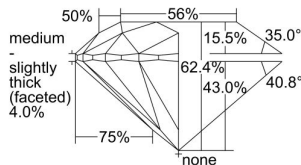

GIA®

FACSIMILE

GIA REPORT 6452236406

Verify this report at GIA.edu

GIA NATURAL DIAMOND DOSSIER®

November 22, 2022
GIA Report Number **6452236406**
Shape and Cutting Style ..... **Round Brilliant**
Measurements ..... **5.94 - 5.96 x 3.71 mm**

GRADING RESULTS

Carat Weight ..... **0.81 carat**
Color Grade ..... **E**
Clarity Grade **VS1**
Cut Grade ..... **Excellent**

ADDITIONAL GRADING INFORMATION

Polish ..... **Excellent**
Symmetry ..... **Excellent**
Fluorescence ..... **None**
Clarity Characteristics..... **Cloud, Crystal, Needle, Pinpoint**
Inscription(s): **GIA 6452236406**

PROPORTIONS

Profile to actual proportions

GRADING SCALES

GIA COLOR SCALE

COLORLESS	D
	E
	F
	G
	H
	I
	J
NEAR COLORLESS	K
	L
Faint	M
	N
	O
	P
Very Light	R
	S
	T
	U
	V
	W
	X
	Y
Light	Z

GIA CLARITY SCALE

FLAWLESS	VERY VERY SLIGHTLY INCLUDED	VS₁	VS₂	VS₁	VS₂	SI₁	SI₂	I₁	I₂	I₃		
											FLAWLESS	INTERNALLY FLAWLESS

GIA CUT SCALE

EXCELLENT
VERY GOOD
GOOD
FAIR
POOR