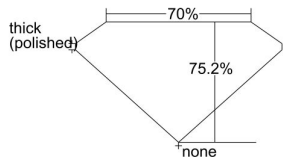

GIA®

FACSIMILE

GIA REPORT 6452237472

Verify this report at GIA.edu

GIA NATURAL DIAMOND DOSSIER®

June 16, 2023
GIA Report Number 6452237472
Shape and Cutting Style ..... Square Modified Brilliant
Measurements ..... 5.04 x 4.89 x 3.68 mm

GRADING RESULTS

Carat Weight ..... 0.80 carat
Color Grade ..... F
Clarity Grade VS1

ADDITIONAL GRADING INFORMATION

Polish ..... Excellent
Symmetry ..... Very Good
Fluorescence ..... None
Clarity Characteristics..... Crystal, Cloud, Needle, Pinpoint
Inscription(s): GIA 6452237472

PROPORTIONS

Profile not to actual proportions

GRADING SCALES

GIA COLOR SCALE		GIA CLARITY SCALE			
COLORLESS	D	VERY VERY SLIGHTLY INCLUDED	FLAWLESS		
	E		INTERNALLY FLAWLESS		
	F		VVS₁		
	NEAR COLORLESS	G	VERY SLIGHTLY INCLUDED	VVS₂	
		H		VS₁	
		FAINT	I	SLIGHTLY INCLUDED	VS₂
			J		SI₁
			K		SI₂
	VERT LIGHT	L	INCLUDED	I₁	
		M		I₂	
N		I₃			
LIGHT		O			
		P			
		Q			
		R			
		S			
T					
U					
V					
W					
X					
Y					
Z