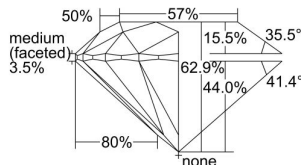

GIA®

FACSIMILE

GIA REPORT 6452240243

Verify this report at GIA.edu

GIA NATURAL DIAMOND DOSSIER®

November 22, 2022
GIA Report Number **6452240243**
Shape and Cutting Style ..... **Round Brilliant**
Measurements ..... **6.01 - 6.02 x 3.78 mm**

GRADING RESULTS

Carat Weight ..... **0.84 carat**
Color Grade ..... **H**
Clarity Grade **VS2**
Cut Grade ..... **Excellent**

ADDITIONAL GRADING INFORMATION

Polish ..... **Excellent**
Symmetry ..... **Excellent**
Fluorescence ..... **None**
Clarity Characteristics..... **Cloud, Crystal**
Inscription(s): **GIA 6452240243**

PROPORTIONS

Profile to actual proportions

GRADING SCALES

GIA COLOR SCALE	GIA CLARITY SCALE	GIA CUT SCALE	
D	FLAWLESS	EXCELLENT	
E	INTERNALLY FLAWLESS		
F		VVS₁	VERY GOOD
G	VVS₂		
H	VS₁	GOOD	
I	VS₂		
J	SI₁	FAIR	
K	SI₂		
L	I₁	POOR	
M	I₂		
N	I₃		
O			
P			
Q			
R			
S			
T			
U			
V			
W			
X			
Y			
Z