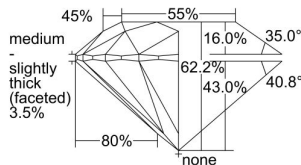

GIA®

FACSIMILE

GIA REPORT 6452241924

Verify this report at GIA.edu

GIA NATURAL DIAMOND DOSSIER®

November 21, 2022
GIA Report Number **6452241924**
Shape and Cutting Style ..... **Round Brilliant**
Measurements ..... **3.86 - 3.87 x 2.40 mm**

GRADING RESULTS

Carat Weight ..... **0.22 carat**
Color Grade ..... **F**
Clarity Grade **S12**
Cut Grade ..... **Excellent**

ADDITIONAL GRADING INFORMATION

Polish ..... **Excellent**
Symmetry ..... **Excellent**
Fluorescence ..... **None**
Clarity Characteristics ..... **Crystal**
Inscription(s): **GIA 6452241924**

PROPORTIONS

Profile to actual proportions