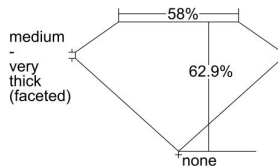

GIA®

FACSIMILE

GIA REPORT 6452356461

Verify this report at GIA.edu

GIA NATURAL DIAMOND DOSSIER®

December 13, 2022
GIA Report Number 6452356461
Shape and Cutting Style ..... Heart Brilliant
Measurements ..... 5.48 x 6.64 x 4.18 mm

GRADING RESULTS

Carat Weight ..... 0.90 carat
Color Grade I
Clarity Grade SI1

ADDITIONAL GRADING INFORMATION

Polish ..... Excellent
Symmetry ..... Excellent
Fluorescence ..... None
Clarity Characteristics ..... Cloud
Inscription(s): GIA 6452356461

PROPORTIONS

Profile not to actual proportions

GRADING SCALES

GIA COLOR SCALE		GIA CLARITY SCALE			
COLORLESS	D	VERY VERY SLIGHTLY INCLUDED	FLAWLESS		
	E		INTERNALLY FLAWLESS		
	F	VERY SLIGHTLY INCLUDED	VVS₁		
	G		VVS₂		
	H		VS₁		
	NEAR COLORLESS	I	SLIGHTLY INCLUDED	VS₂	
		J		SI₁	
		FAINT	K	INCLUDED	SI₂
			L		I₁
			M		I₂
VERT LIGHT	N	LIGHT	I₃		
	O				
	P				
	Q				
	R