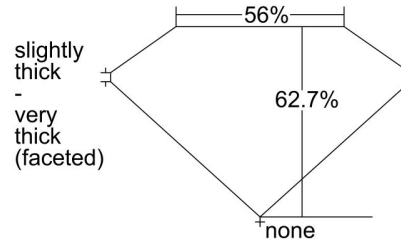

GIA NATURAL DIAMOND GRADING REPORT

December 12, 2022
 GIA Report Number 6452359149
 Shape and Cutting Style Oval Brilliant
 Measurements 8.33 x 6.02 x 3.77 mm

GRADING RESULTS

Carat Weight 1.20 carat
 Color Grade E
 Clarity Grade VVS1

ADDITIONAL GRADING INFORMATION

Polish Excellent
 Symmetry Very Good
 Fluorescence Medium Blue
 Inscription(s): GIA 6452359149

PROPORTIONS

Profile not to actual proportions

CLARITY CHARACTERISTICS

KEY TO SYMBOLS*

Feather

* Red symbols denote internal characteristics (inclusions). Green or black symbols denote external characteristics (blemishes). Diagram is an approximate representation of the diamond, and symbols shown indicate type, position, and approximate size of clarity characteristics. All clarity characteristics may not be shown. Details of finish are not shown.