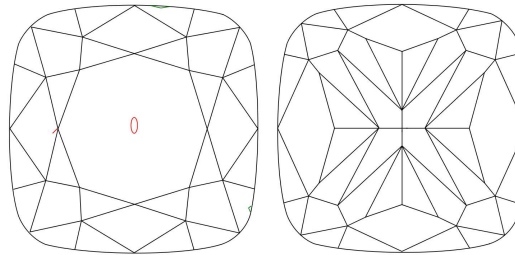

**GIA NATURAL DIAMOND GRADING REPORT**

December 16, 2022  
 GIA Report Number ..... 6452389774  
 Shape and Cutting Style ..... Cushion Modified Brilliant  
 Measurements ..... 6.30 x 6.25 x 4.28 mm

**GRADING RESULTS**

Carat Weight ..... 1.51 carat  
 Color Grade ..... H  
 Clarity Grade ..... SI2

**ADDITIONAL GRADING INFORMATION**

Polish ..... Very Good  
 Symmetry ..... Very Good  
 Fluorescence ..... Strong Blue  
 Inscription(s): GIA 6452389774

**PROPORTIONS**

Profile not to actual proportions

**CLARITY CHARACTERISTICS**

**KEY TO SYMBOLS\***

- Crystal
- ~ Feather
- △ Natural

\* Red symbols denote internal characteristics (inclusions). Green or black symbols denote external characteristics (blemishes). Diagram is an approximate representation of the diamond, and symbols shown indicate type, position, and approximate size of clarity characteristics. All clarity characteristics may not be shown. Details of finish are not shown.