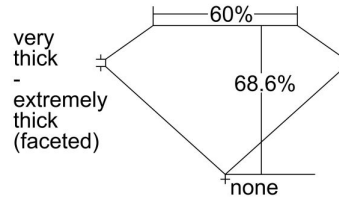

**GIA NATURAL DIAMOND GRADING REPORT**

December 16, 2022  
 GIA Report Number ..... 6452389774  
 Shape and Cutting Style ..... Cushion Modified Brilliant  
 Measurements ..... 6.30 x 6.25 x 4.28 mm

**GRADING RESULTS**

Carat Weight ..... 1.51 carat  
 Color Grade ..... H  
 Clarity Grade ..... SI2

**ADDITIONAL GRADING INFORMATION**

Polish ..... Very Good  
 Symmetry ..... Very Good  
 Fluorescence ..... Strong Blue  
 Inscription(s): GIA 6452389774

**PROPORTIONS**

Profile not to actual proportions

**CLARITY CHARACTERISTICS**

**KEY TO SYMBOLS\***

- Crystal
- ~ Feather
- △ Natural

\* Red symbols denote internal characteristics (inclusions). Green or black symbols denote external characteristics (blemishes). Diagram is an approximate representation of the diamond, and symbols shown indicate type, position, and approximate size of clarity characteristics. All clarity characteristics may not be shown. Details of finish are not shown.