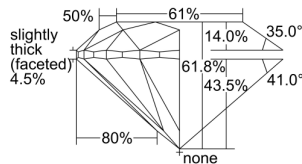

GIA®

FACSIMILE

GIA REPORT 6452421203

Verify this report at GIA.edu

GIA NATURAL DIAMOND DOSSIER®

December 21, 2022
GIA Report Number 6452421203
Shape and Cutting Style ..... Round Brilliant
Measurements ..... 4.68 - 4.72 x 2.90 mm

GRADING RESULTS

Carat Weight ..... 0.40 carat
Color Grade ..... J
Clarity Grade VS1
Cut Grade ..... Excellent

ADDITIONAL GRADING INFORMATION

Polish ..... Excellent
Symmetry ..... Excellent
Fluorescence ..... None
Clarity Characteristics ..... Crystal, Cloud
Inscription(s): GIA 6452421203

PROPORTIONS

Profile to actual proportions