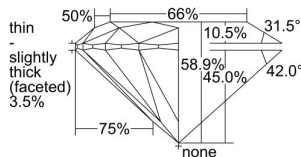

GIA®

FACSIMILE

GIA REPORT 6452434639

Verify this report at GIA.edu

GIA NATURAL DIAMOND DOSSIER®

December 22, 2022
GIA Report Number 6452434639
Shape and Cutting Style ..... Round Brilliant
Measurements ..... 4.77 - 4.86 x 2.84 mm

GRADING RESULTS

Carat Weight ..... 0.40 carat
Color Grade ..... H
Clarity Grade VVS1
Cut Grade ..... Very Good

ADDITIONAL GRADING INFORMATION

Polish ..... Excellent
Symmetry ..... Very Good
Fluorescence ..... Medium Blue
Clarity Characteristics ..... Pinpoint
Inscription(s): GIA 6452434639

PROPORTIONS

Profile to actual proportions

GRADING SCALES

GIA COLOR SCALE	GIA CLARITY SCALE	GIA CUT SCALE	
D	FLAWLESS	EXCELLENT	
E	INTERNALLY FLAWLESS		
F		VVS₁	VERY GOOD
G	VVS₂		
H	VS₁	GOOD	
I	VS₂		
J	SI₁	FAIR	
K	SI₂		
L	I₁	POOR	
M			
N			
O	I₂		
P			
Q	I₃		
R			
S			
T			
U			
V			
W			
X			
Y			
Z