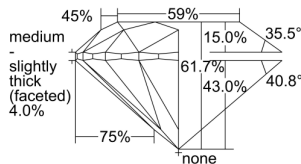

GIA®

FACSIMILE

GIA REPORT 6452435601

Verify this report at GIA.edu

GIA NATURAL DIAMOND DOSSIER®

December 22, 2022
GIA Report Number 6452435601
Shape and Cutting Style ..... Round Brilliant
Measurements ..... 3.81 - 3.84 x 2.36 mm

GRADING RESULTS

Carat Weight ..... 0.21 carat
Color Grade ..... E
Clarity Grade VS2
Cut Grade ..... Excellent

ADDITIONAL GRADING INFORMATION

Polish ..... Excellent
Symmetry ..... Excellent
Fluorescence ..... None
Clarity Characteristics ..... Cloud, Feather
Inscription(s): GIA 6452435601

PROPORTIONS

Profile to actual proportions