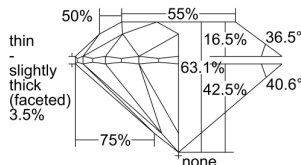

GIA®

FACSIMILE

GIA REPORT 6452438033

Verify this report at GIA.edu

GIA NATURAL DIAMOND DOSSIER®

December 22, 2022
GIA Report Number **6452438033**
Shape and Cutting Style ..... **Round Brilliant**
Measurements ..... **5.31 - 5.38 x 3.37 mm**

GRADING RESULTS

Carat Weight ..... **0.60 carat**
Color Grade ..... **I**
Clarity Grade **VS1**
Cut Grade ..... **Excellent**

ADDITIONAL GRADING INFORMATION

Polish ..... **Excellent**
Symmetry ..... **Very Good**
Fluorescence ..... **None**
Clarity Characteristics..... **Feather, Cavity, Indented Natural**
Inscription(s): **GIA 6452438033**

PROPORTIONS

GRADING SCALES

GIA COLOR SCALE	GIA CLARITY SCALE	GIA CUT SCALE	
D	FLAWLESS	EXCELLENT	
E	INTERNALLY FLAWLESS		
F		VVS₁	VERY GOOD
G	VVS₂		
H	VS₁	GOOD	
I	VS₂		
J	SI₁	FAIR	
K	SI₂		
L	I₁	POOR	
M	I₂		
N	I₃		
O			
P			
Q			
R			
S			
T			
U			
V			
W			
X			
Y			
Z