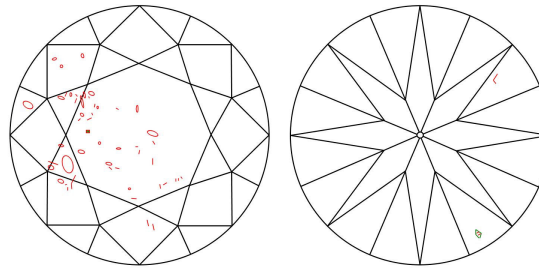

GIA NATURAL DIAMOND GRADING REPORT

December 27, 2022  
 GIA Report Number ..... 6452472758  
 Shape and Cutting Style ..... Round Brilliant  
 Measurements ..... 6.48 - 6.51 x 4.00 mm

GRADING RESULTS

Carat Weight ..... 1.04 carat  
 Color Grade ..... J  
 Clarity Grade ..... S11  
 Cut Grade ..... Excellent

PROPORTIONS

Profile to actual proportions

CLARITY CHARACTERISTICS

KEY TO SYMBOLS\*

- Crystal
- ∖ Needle
- ∩ Feather
- ◐ Cavity
- Etch Channel

\* Red symbols denote internal characteristics (inclusions). Green or black symbols denote external characteristics (blemishes). Diagram is an approximate representation of the diamond, and symbols shown indicate type, position, and approximate size of clarity characteristics. All clarity characteristics may not be shown. Details of finish are not shown.