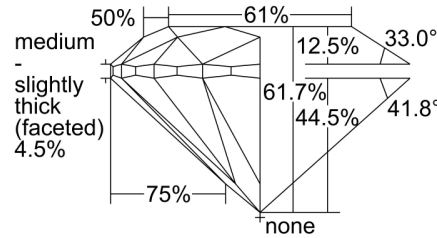

GIA NATURAL DIAMOND GRADING REPORT

December 27, 2022  
 GIA Report Number ..... 6452472758  
 Shape and Cutting Style ..... Round Brilliant  
 Measurements ..... 6.48 - 6.51 x 4.00 mm

GRADING RESULTS

Carat Weight ..... 1.04 carat  
 Color Grade ..... J  
 Clarity Grade ..... S11  
 Cut Grade ..... Excellent

PROPORTIONS

Profile to actual proportions

CLARITY CHARACTERISTICS

KEY TO SYMBOLS\*

- Crystal
- ∖ Needle
- ∩ Feather
- ◐ Cavity
- Etch Channel

\* Red symbols denote internal characteristics (inclusions). Green or black symbols denote external characteristics (blemishes). Diagram is an approximate representation of the diamond, and symbols shown indicate type, position, and approximate size of clarity characteristics. All clarity characteristics may not be shown. Details of finish are not shown.