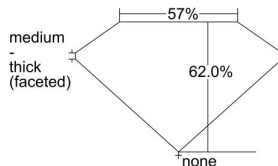

GIA®

FACSIMILE

GIA REPORT 6452473801

Verify this report at GIA.edu

GIA NATURAL DIAMOND DOSSIER®

December 27, 2022
GIA Report Number **6452473801**
Shape and Cutting Style ..... **Oval Brilliant**
Measurements ..... **6.81 x 5.07 x 3.15 mm**

GRADING RESULTS

Carat Weight ..... **0.70 carat**
Color Grade ..... **F**
Clarity Grade **VS1**

ADDITIONAL GRADING INFORMATION

Polish ..... **Excellent**
Symmetry ..... **Excellent**
Fluorescence ..... **None**
Clarity Characteristics..... **Indented Natural, Pinpoint, Needle**
Inscription(s): **GIA 6452473801**

PROPORTIONS

Profile not to actual proportions

GRADING SCALES

GIA COLOR SCALE		GIA CLARITY SCALE			
COLORLESS	D	VERY VERY SLIGHTLY INCLUDED	FLAWLESS		
	E		INTERNALLY FLAWLESS		
	F	VERY SLIGHTLY INCLUDED	VVS₁		
	G		VVS₂		
	H		VS₁		
	NEAR COLORLESS	I	SLIGHTLY INCLUDED	VS₂	
		J		SI₁	
		FAINT	K	INCLUDED	SI₂
			L		I₁
			M		I₂
VERT LIGHT			N	INCLUDED	I₃
			O		
			P		
	Q				
LIGHT	R				
	S				
	T				
	U				
	V				
	Z