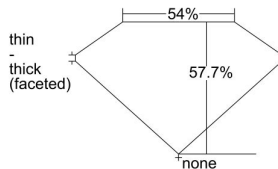

GIA®

FACSIMILE

GIA REPORT 6452592562

Verify this report at GIA.edu

GIA NATURAL DIAMOND DOSSIER®

January 13, 2023
GIA Report Number 6452592562
Shape and Cutting Style ..... Heart Brilliant
Measurements ..... 5.18 x 6.30 x 3.64 mm

GRADING RESULTS

Carat Weight ..... 0.70 carat
Color Grade ..... E
Clarity Grade S11

ADDITIONAL GRADING INFORMATION

Polish ..... Very Good
Symmetry ..... Very Good
Fluorescence ..... None
Clarity Characteristics..... Crystal, Cloud, Feather
Inscription(s): GIA 6452592562

PROPORTIONS

Profile not to actual proportions

GRADING SCALES

GIA COLOR SCALE		GIA CLARITY SCALE			
COLORLESS	D	VERY VERY SLIGHTLY INCLUDED	FLAWLESS		
	E		INTERNALLY FLAWLESS		
	F	VERY SLIGHTLY INCLUDED	VVS₁		
	G		VVS₂		
	H		VS₁		
	NEAR COLORLESS	I	SLIGHTLY INCLUDED	VS₂	
		J		S1₁	
		FAINT	K	INCLUDED	S1₂
			L		I₁
			M		I₂
VERT LIGHT	N	LIGHT	I₃		
	O				
	P				
	Q				
	R				
	S				
	T				
LIGHT	U				
	V				
	W				
	X				
Y					
Z