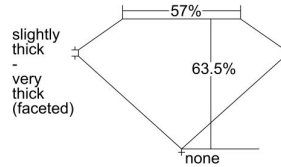

GIA®

FACSIMILE

GIA REPORT 6452737982

Verify this report at GIA.edu

GIA NATURAL DIAMOND DOSSIER®

February 02, 2023
GIA Report Number **6452737982**
Shape and Cutting Style ..... **Pear Brilliant**
Measurements ..... **8.09 x 5.22 x 3.32 mm**

GRADING RESULTS

Carat Weight ..... **0.85 carat**
Color Grade ..... **L**
Clarity Grade **VS2**

ADDITIONAL GRADING INFORMATION

Polish ..... **Excellent**
Symmetry ..... **Very Good**
Fluorescence ..... **None**
Clarity Characteristics..... **Crystal, Cloud, Feather**
Inscription(s): **GIA 6452737982**

PROPORTIONS

Profile not to actual proportions

GRADING SCALES

GIA COLOR SCALE		GIA CLARITY SCALE				
COLORLESS	D	VERY VERY SLIGHTLY INCLUDED	FLAWLESS			
	E		INTERNALLY FLAWLESS			
	F		VVS₁			
	NEAR COLORLESS	G	VERY SLIGHTLY INCLUDED	VVS₂		
		H		VS₁		
		FAINT	I	SLIGHTLY INCLUDED	VS₂	
			J		SI₁	
			LIGHT	K	INCLUDED	SI₂
	L	I₁				
	M	I₂				
N	NOT GRADED	I₃				
O						
P						
Q						
R						
S						
T						
U						
V						
W						
X						
Y						
Z