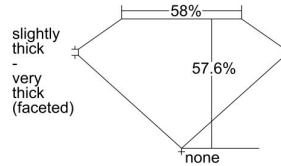

GIA®

FACSIMILE

GIA REPORT 6452850441

Verify this report at GIA.edu

GIA NATURAL DIAMOND DOSSIER®

February 17, 2023
GIA Report Number 6452850441
Shape and Cutting Style ..... Heart Brilliant
Measurements ..... 5.39 x 6.26 x 3.60 mm

GRADING RESULTS

Carat Weight ..... 0.70 carat
Color Grade ..... D
Clarity Grade SI2

ADDITIONAL GRADING INFORMATION

Polish ..... Excellent
Symmetry ..... Excellent
Fluorescence ..... Faint
Clarity Characteristics ..... Crystal, Feather
Inscription(s): GIA 6452850441

PROPORTIONS

Profile not to actual proportions

GRADING SCALES

GIA COLOR SCALE		GIA CLARITY SCALE			
COLORLESS	D	VERY VERY SLIGHTLY INCLUDED	FLAWLESS		
	E		INTERNALLY FLAWLESS		
	F	VERY SLIGHTLY INCLUDED	VVS₁		
	G		VVS₂		
	H		VS₁		
	NEAR COLORLESS	I	SLIGHTLY INCLUDED	VS₂	
		J		SI₁	
		FAINT	K	INCLUDED	SI₂
			L		I₁
			M		I₂
VERT LIGHT	N	LIGHT	I₃		
	O				
	P				
	Q				
	R