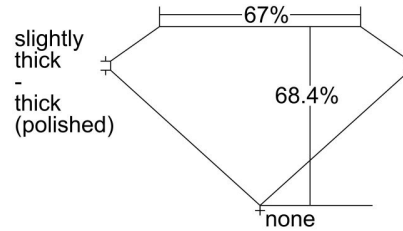

GIA NATURAL DIAMOND GRADING REPORT

March 01, 2023
 GIA Report Number 6452917644
 Shape and Cutting Style Cut-Cornered Rectangular
 Modified Brilliant
 Measurements 7.40 x 5.69 x 3.90 mm

GRADING RESULTS

Carat Weight 1.51 carat
 Color Grade G
 Clarity Grade VS2

ADDITIONAL GRADING INFORMATION

Polish Excellent
 Symmetry Excellent
 Fluorescence None
 Inscription(s): GIA 6452917644
 Comments: Pinpoints are not shown.

PROPORTIONS

Profile not to actual proportions

CLARITY CHARACTERISTICS

KEY TO SYMBOLS*

- Crystal
- ~ Feather
- ☉ Cloud

* Red symbols denote internal characteristics (inclusions). Green or black symbols denote external characteristics (blemishes). Diagram is an approximate representation of the diamond, and symbols shown indicate type, position, and approximate size of clarity characteristics. All clarity characteristics may not be shown. Details of finish are not shown.