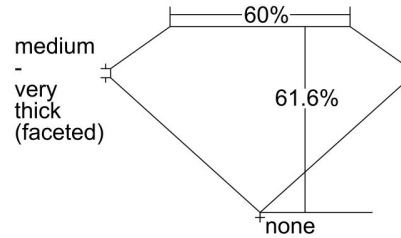

GIA NATURAL DIAMOND GRADING REPORT

March 06, 2023
 GIA Report Number 6452969285
 Shape and Cutting Style Pear Brilliant
 Measurements 8.63 x 5.67 x 3.49 mm

GRADING RESULTS

Carat Weight 1.00 carat
 Color Grade D
 Clarity Grade SI1

ADDITIONAL GRADING INFORMATION

Polish Excellent
 Symmetry Excellent
 Fluorescence None

Inscription(s): GIA 6452969285

Comments: Clouds are not shown. Pinpoints are not shown.

PROPORTIONS

Profile not to actual proportions

CLARITY CHARACTERISTICS

KEY TO SYMBOLS*

- Crystal
- ~ Feather
- ∖ Needle
- ∧ Natural

* Red symbols denote internal characteristics (inclusions). Green or black symbols denote external characteristics (blemishes). Diagram is an approximate representation of the diamond, and symbols shown indicate type, position, and approximate size of clarity characteristics. All clarity characteristics may not be shown. Details of finish are not shown.