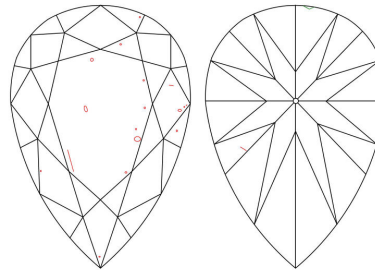

GIA NATURAL DIAMOND GRADING REPORT

March 06, 2023
 GIA Report Number 6452969285
 Shape and Cutting Style Pear Brilliant
 Measurements 8.63 x 5.67 x 3.49 mm

GRADING RESULTS

Carat Weight 1.00 carat
 Color Grade D
 Clarity Grade SI1

ADDITIONAL GRADING INFORMATION

Polish Excellent
 Symmetry Excellent
 Fluorescence None

Inscription(s): GIA 6452969285

Comments: Clouds are not shown. Pinpoints are not shown.

PROPORTIONS

Profile not to actual proportions

CLARITY CHARACTERISTICS

KEY TO SYMBOLS*

- Crystal
- ~ Feather
- ∖ Needle
- ∧ Natural

* Red symbols denote internal characteristics (inclusions). Green or black symbols denote external characteristics (blemishes). Diagram is an approximate representation of the diamond, and symbols shown indicate type, position, and approximate size of clarity characteristics. All clarity characteristics may not be shown. Details of finish are not shown.