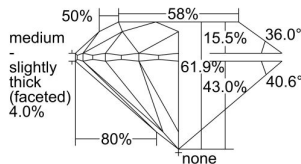

GIA®

FACSIMILE

GIA REPORT 6452985824

Verify this report at GIA.edu

GIA NATURAL DIAMOND DOSSIER®

March 08, 2023
GIA Report Number **6452985824**
Shape and Cutting Style ..... **Round Brilliant**
Measurements ..... **5.36 - 5.39 x 3.33 mm**

GRADING RESULTS

Carat Weight ..... **0.60 carat**
Color Grade ..... **J**
Clarity Grade **VS1**
Cut Grade ..... **Excellent**

ADDITIONAL GRADING INFORMATION

Polish ..... **Excellent**
Symmetry ..... **Excellent**
Fluorescence ..... **Faint**
Clarity Characteristics..... **Crystal, Cloud, Feather, Needle**
Inscription(s): **GIA 6452985824**

PROPORTIONS

Profile to actual proportions

GRADING SCALES

GIA COLOR SCALE	GIA CLARITY SCALE	GIA CUT SCALE	
D	FLAWLESS	EXCELLENT	
E	INTERNALLY FLAWLESS		
F		VVS₁	VERY GOOD
G	VVS₂		
H	VS₁	GOOD	
I	VS₂		
J	SI₁	FAIR	
K	SI₂		
L	I₁	POOR	
M			
N			
O	I₂		
P			
Q			
R	I₃		
S			
T			
U			
V			
W			
X			
Y			
Z