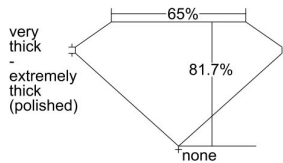

GIA®

FACSIMILE

GIA REPORT 6455019801

Verify this report at GIA.edu

GIA NATURAL DIAMOND DOSSIER®

October 17, 2022
GIA Report Number **6455019801**
Shape and Cutting Style ..... **Square Modified Brilliant**
Measurements ..... **3.83 x 3.67 x 3.00 mm**

GRADING RESULTS

Carat Weight ..... **0.36 carat**
Color Grade ..... **E**
Clarity Grade **S12**

ADDITIONAL GRADING INFORMATION

Polish ..... **Good**
Symmetry ..... **Good**
Fluorescence ..... **None**
Clarity Characteristics ..... **Crystal, Cloud**
Inscription(s): **GIA 6455019801**

PROPORTIONS

Profile not to actual proportions

GRADING SCALES

GIA COLOR SCALE		GIA CLARITY SCALE			
COLORLESS	D	VERY VERY SLIGHTLY INCLUDED	FLAWLESS		
	E		INTERNALLY FLAWLESS		
	F		VVS₁		
	G		VVS₂		
	NEAR COLORLESS	H	VERY SLIGHTLY INCLUDED	VS₁	
		I		VS₂	
		FAINT	J	SLIGHTLY INCLUDED	S1₁
			K		S1₂
	L		I₁		
	M		I₂		
N	I₃				
O					
VERT LIGHT	P	INCLUDED			
	Q				
	R				
	S				
	T				
	U				
	V				
	W				
LIGHT	X				
	Y				
	Z