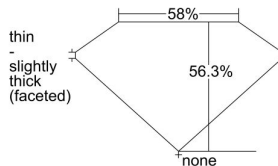

GIA®

FACSIMILE

GIA REPORT 6455052186

Verify this report at GIA.edu

GIA NATURAL DIAMOND DOSSIER®

November 11, 2022
GIA Report Number 6455052186
Shape and Cutting Style ..... Heart Brilliant
Measurements ..... 5.56 x 6.46 x 3.64 mm

GRADING RESULTS

Carat Weight ..... 0.75 carat
Color Grade I
Clarity Grade ..... Internally Flawless

ADDITIONAL GRADING INFORMATION

Polish ..... Excellent
Symmetry ..... Excellent
Fluorescence ..... Faint
Clarity Characteristics ..... Minor Details of Polish
Inscription(s): GIA 6455052186

PROPORTIONS

Profile not to actual proportions

GRADING SCALES

GIA COLOR SCALE		GIA CLARITY SCALE		
NEAR COLORLESS	D	VERY VERY SLIGHTLY INCLUDED	FLAWLESS	
	E		INTERNALLY FLAWLESS	
	F	VERY SLIGHTLY INCLUDED	VVS₁	
	G		VVS₂	
	H		VS₁	
	FAINT	I	SLIGHTLY INCLUDED	VS₂
		J		SI₁
		K	INCLUDED	SI₂
		L		I₁
		M		I₂
LIGHT	N		I₃	
	O			
	P			
	Q			
	R