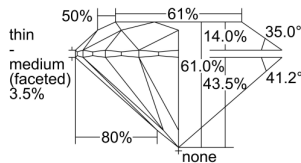

GIA®

FACSIMILE

GIA REPORT 6455074466

Verify this report at GIA.edu

GIA NATURAL DIAMOND DOSSIER®

November 07, 2022
GIA Report Number 6455074466
Shape and Cutting Style ..... Round Brilliant
Measurements ..... 6.02 - 6.05 x 3.68 mm

GRADING RESULTS

Carat Weight ..... 0.82 carat
Color Grade I
Clarity Grade S11
Cut Grade ..... Excellent

ADDITIONAL GRADING INFORMATION

Polish ..... Excellent
Symmetry ..... Excellent
Fluorescence ..... None
Clarity Characteristics ..... Crystal, Feather
Inscription(s): GIA 6455074466

PROPORTIONS

Profile to actual proportions