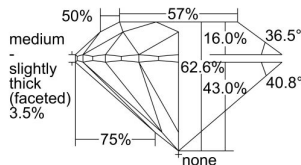

GIA®

FACSIMILE

GIA REPORT 6455087179

Verify this report at GIA.edu

GIA NATURAL DIAMOND DOSSIER®

October 31, 2022
GIA Report Number **6455087179**
Shape and Cutting Style ..... **Round Brilliant**
Measurements ..... **6.03 - 6.07 x 3.78 mm**

GRADING RESULTS

Carat Weight ..... **0.86 carat**
Color Grade ..... **G**
Clarity Grade ..... **Internally Flawless**
Cut Grade ..... **Excellent**

ADDITIONAL GRADING INFORMATION

Polish ..... **Excellent**
Symmetry ..... **Excellent**
Fluorescence ..... **Strong Blue**
Clarity Characteristics..... **Minor Details of Polish**
Inscription(s): **GIA 6455087179**

PROPORTIONS

Profile to actual proportions