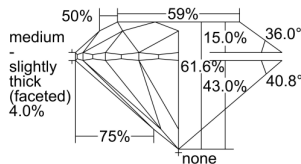

GIA®

FACSIMILE

GIA REPORT 6455125744

Verify this report at GIA.edu

GIA NATURAL DIAMOND DOSSIER®

November 01, 2022
GIA Report Number **6455125744**
Shape and Cutting Style ..... **Round Brilliant**
Measurements ..... **5.06 - 5.09 x 3.13 mm**

GRADING RESULTS

Carat Weight ..... **0.50 carat**
Color Grade ..... **E**
Clarity Grade **S11**
Cut Grade ..... **Excellent**

ADDITIONAL GRADING INFORMATION

Polish ..... **Excellent**
Symmetry ..... **Excellent**
Fluorescence ..... **None**
Clarity Characteristics ..... **Crystal**
Inscription(s): **GIA 6455125744**

PROPORTIONS

Profile to actual proportions

GRADING SCALES

GIA COLOR SCALE	GIA CLARITY SCALE	GIA CUT SCALE
D	FLAWLESS	EXCELLENT
E	INTERNALLY FLAWLESS	
F	VVS₁	VERY GOOD
G		
H	VS₁	GOOD
I		
J	VS₂	FAIR
K		
L	SI₁	POOR
M		
N	I₁	POOR
O		
P	I₂	
Q		
R	I₃	
S		
T		
U		
V		
W		
X		
Y		
Z