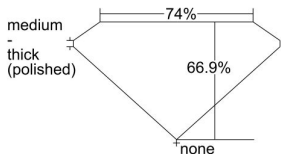

GIA®

FACSIMILE

GIA REPORT 6455139605

Verify this report at GIA.edu

GIA NATURAL DIAMOND DOSSIER®

December 06, 2022
GIA Report Number **6455139605**
Shape and Cutting Style ..... **Square Modified Brilliant**
Measurements ..... **5.21 x 5.12 x 3.43 mm**

GRADING RESULTS

Carat Weight ..... **0.74 carat**
Color Grade ..... **G**
Clarity Grade **S12**

ADDITIONAL GRADING INFORMATION

Polish ..... **Excellent**
Symmetry ..... **Very Good**
Fluorescence ..... **None**
Clarity Characteristics ..... **Crystal, Cloud, Feather**
Inscription(s): **GIA 6455139605**

PROPORTIONS

Profile not to actual proportions

GRADING SCALES

GIA COLOR SCALE		GIA CLARITY SCALE			
COLORLESS	D	VERY VERY SLIGHTLY INCLUDED	FLAWLESS		
	E		INTERNALLY FLAWLESS		
	F	VERY SLIGHTLY INCLUDED	VVS₁		
	G		VVS₂		
	H		VS₁		
	NEAR COLORLESS	I	SLIGHTLY INCLUDED	VS₂	
		J		S1₁	
		FAINT	K	INCLUDED	S1₂
			L		I₁
			M		I₂
VERT LIGHT	N	LIGHT	I₃		
	O				
	P				
	Q				
	R				
	S				
	T