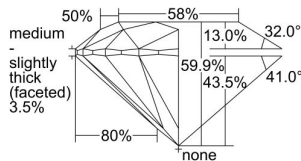

GIA®

FACSIMILE

GIA REPORT 6455177039

Verify this report at GIA.edu

GIA NATURAL DIAMOND DOSSIER®

November 07, 2022
GIA Report Number 6455177039
Shape and Cutting Style ..... Round Brilliant
Measurements ..... 4.34 - 4.37 x 2.61 mm

GRADING RESULTS

Carat Weight ..... 0.30 carat
Color Grade ..... G
Clarity Grade VS1
Cut Grade ..... Excellent

ADDITIONAL GRADING INFORMATION

Polish ..... Excellent
Symmetry ..... Very Good
Fluorescence ..... Faint
Clarity Characteristics ..... Crystal, Cloud, Pinpoint
Inscription(s): GIA 6455177039

PROPORTIONS

Profile to actual proportions

GRADING SCALES

GIA COLOR SCALE	GIA CLARITY SCALE	GIA CUT SCALE	
D	FLAWLESS	EXCELLENT	
E	INTERNALLY FLAWLESS		
F		VVS₁	VERY GOOD
G	VVS₂		
H	VS₁	GOOD	
I	VS₂		
J	SI₁	FAIR	
K	SI₂		
L	I₁	POOR	
M			
N	I₂		
O			
P	I₃		
Q			
R			
S			
T			
U			
V			
W			
X			
Y			
Z