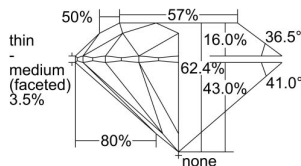

GIA®

FACSIMILE

GIA REPORT 6455296458

Verify this report at GIA.edu

GIA NATURAL DIAMOND DOSSIER®

December 06, 2022
GIA Report Number **6455296458**
Shape and Cutting Style ..... **Round Brilliant**
Measurements ..... **3.60 - 3.63 x 2.26 mm**

GRADING RESULTS

Carat Weight ..... **0.18 carat**
Color Grade ..... **D**
Clarity Grade **S12**
Cut Grade ..... **Excellent**

ADDITIONAL GRADING INFORMATION

Polish ..... **Excellent**
Symmetry ..... **Excellent**
Fluorescence ..... **Faint**
Clarity Characteristics ..... **Crystal**
Inscription(s): **GIA 6455296458**

PROPORTIONS

GRADING SCALES

GIA COLOR SCALE	GIA CLARITY SCALE	GIA CUT SCALE	
D	FLAWLESS	EXCELLENT	
E	INTERNALLY FLAWLESS		
F		VVS₁	VERY GOOD
G	VVS₂		
H	VS₁	GOOD	
I	VS₂		
J	S1₁	FAIR	
K	S1₂		
L	I₁	POOR	
M	I₂		
N	I₃		
O			
P			
Q			
R			
S			
T			
U			
V			
W			
X			
Y			
Z