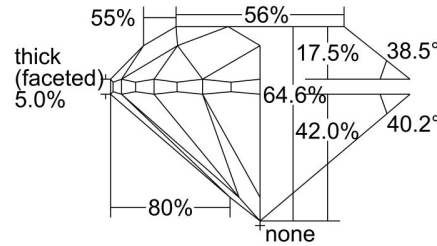

GIA NATURAL DIAMOND GRADING REPORT

December 06, 2022
 GIA Report Number 6455314310
 Shape and Cutting Style Round Brilliant
 Measurements 6.23 - 6.26 x 4.03 mm

GRADING RESULTS

Carat Weight 1.01 carat
 Color Grade E
 Clarity Grade VS1
 Cut Grade Very Good

ADDITIONAL GRADING INFORMATION

Polish Excellent
 Symmetry Excellent
 Fluorescence None
 Inscription(s): GIA 6455314310

PROPORTIONS

Profile to actual proportions

CLARITY CHARACTERISTICS

KEY TO SYMBOLS*

- Crystal
- Pinpoint
- ▲ Natural

* Red symbols denote internal characteristics (inclusions). Green or black symbols denote external characteristics (blemishes). Diagram is an approximate representation of the diamond, and symbols shown indicate type, position, and approximate size of clarity characteristics. All clarity characteristics may not be shown. Details of finish are not shown.