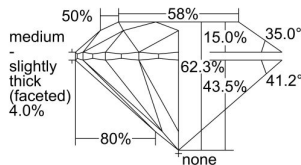

GIA®

FACSIMILE

GIA REPORT 6455325176

Verify this report at GIA.edu

GIA NATURAL DIAMOND DOSSIER®

December 08, 2022
GIA Report Number **6455325176**
Shape and Cutting Style ..... **Round Brilliant**
Measurements ..... **4.39 - 4.42 x 2.74 mm**

GRADING RESULTS

Carat Weight ..... **0.32 carat**
Color Grade ..... **F**
Clarity Grade **VVS1**
Cut Grade ..... **Excellent**

ADDITIONAL GRADING INFORMATION

Polish ..... **Excellent**
Symmetry ..... **Excellent**
Fluorescence ..... **None**
Clarity Characteristics ..... **Pinpoint, Needle**
Inscription(s): **GIA 6455325176**

PROPORTIONS

Profile to actual proportions

GRADING SCALES

GIA COLOR SCALE	GIA CLARITY SCALE	GIA CUT SCALE	
D	FLAWLESS	EXCELLENT	
E	INTERNALLY FLAWLESS		
F		VVS₁	VERY GOOD
G	VVS₂		
H	VS₁	GOOD	
I	VS₂		
J	SI₁	FAIR	
K	SI₂		
L	I₁	POOR	
M			
N			
O	I₂		
P			
Q	I₃		
R			
S			
T			
U			
V			
W			
X			
Y			
Z