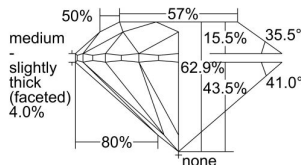

GIA®

FACSIMILE

GIA REPORT 6455329851

Verify this report at GIA.edu

GIA NATURAL DIAMOND DOSSIER®

December 07, 2022
GIA Report Number 6455329851
Shape and Cutting Style ..... Round Brilliant
Measurements ..... 5.35 - 5.39 x 3.38 mm

GRADING RESULTS

Carat Weight ..... 0.60 carat
Color Grade ..... G
Clarity Grade VS1
Cut Grade ..... Excellent

ADDITIONAL GRADING INFORMATION

Polish ..... Excellent
Symmetry ..... Excellent
Fluorescence ..... Faint
Clarity Characteristics ..... Crystal, Pinpoint
Inscription(s): GIA 6455329851

PROPORTIONS

Profile to actual proportions

GRADING SCALES

GIA COLOR SCALE

COLORLESS	D
	E
	F
	G
	H
	I
	J
NEAR COLORLESS	K
	L
	M
	N
	O
	P
	R
	S
	T
	U
	V
	W
	X
	Y
LIGHT	Z

GIA CLARITY SCALE

FLAWLESS	VERY VERY SLIGHTLY INCLUDED	VVS₁	VVS₂	VS₁	VS₂	SI₁	SI₂	I₁	I₂	I₃	
											VERY SLIGHTLY INCLUDED
INTERNALLY FLAWLESS											

GIA CUT SCALE

EXCELLENT
VERY GOOD
GOOD
FAIR
POOR