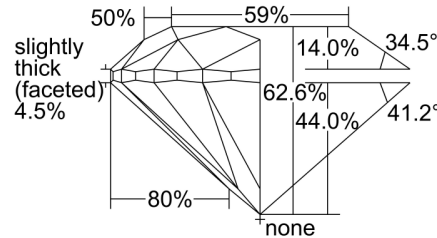

GIA REPORT
6455331968

Verify this report at GIA.edu

FACSIMILE

This is a digital representation of the original GIA Report. This representation might not be accepted in lieu of the original GIA Report in certain circumstances. The original GIA Report includes certain security features which are not reproducible on this facsimile.

GIA NATURAL DIAMOND GRADING REPORT

December 13, 2022
GIA Report Number 6455331968
Shape and Cutting Style ..... Round Brilliant
Measurements ..... 7.09 - 7.11 x 4.44 mm

GRADING RESULTS

Carat Weight ..... 1.40 carat
Color Grade ..... H
Clarity Grade VS1
Cut Grade ..... Excellent

ADDITIONAL GRADING INFORMATION

Polish ..... Excellent
Symmetry ..... Excellent
Fluorescence ..... None
Inscription(s): GIA 6455331968

Comments: Additional clouds are not shown. Pinpoints are not shown.

PROPORTIONS

Profile to actual proportions