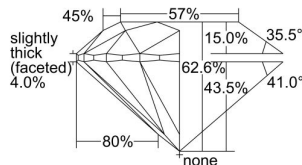

GIA®

FACSIMILE

GIA REPORT 6455353062

Verify this report at GIA.edu

GIA NATURAL DIAMOND DOSSIER®

December 09, 2022
GIA Report Number 6455353062
Shape and Cutting Style ..... Round Brilliant
Measurements ..... 5.35 - 5.38 x 3.36 mm

GRADING RESULTS

Carat Weight ..... 0.60 carat
Color Grade ..... E
Clarity Grade S11
Cut Grade ..... Excellent

ADDITIONAL GRADING INFORMATION

Polish ..... Excellent
Symmetry ..... Excellent
Fluorescence ..... None
Clarity Characteristics ..... Cloud, Feather, Crystal
Inscription(s): GIA 6455353062

PROPORTIONS

Profile to actual proportions

GRADING SCALES

GIA
COLOR
SCALE

COLORED	D
	E
	F
	G
	H
	I
	J
NEAR COLORLESS	K
	L
FAIN	M
	N
	O
	P
VERY LIGHT	Q
	R
	S
	T
	U
	V
LIGHT	W
	X
	Y
	Z

GIA
CLARITY
SCALE

VERY VERY SLIGHTLY INCLUDED	FLAWLESS
	INTERNALLY FLAWLESS
VERY SLIGHTLY INCLUDED	VVS₁
	VVS₂
SLIGHTLY INCLUDED	VS₁
	VS₂
INCLUDED	S1₁
	S1₂
	I₁
	I₂
	I₃

GIA
CUT
SCALE

EXCELLENT
VERY GOOD
GOOD
FAIR
POOR