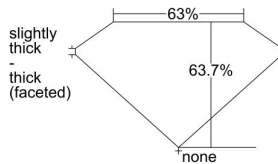

GIA®

FACSIMILE

GIA REPORT 6455357070

Verify this report at GIA.edu

GIA NATURAL DIAMOND DOSSIER®

December 12, 2022
GIA Report Number 6455357070
Shape and Cutting Style ..... Pear Brilliant
Measurements ..... 7.78 x 5.17 x 3.30 mm

GRADING RESULTS

Carat Weight ..... 0.80 carat
Color Grade ..... G
Clarity Grade ..... Internally Flawless

ADDITIONAL GRADING INFORMATION

Polish ..... Excellent
Symmetry ..... Excellent
Fluorescence ..... Faint
Clarity Characteristics ..... Minor Details of Polish
Inscription(s): GIA 6455357070

PROPORTIONS

Profile not to actual proportions

GRADING SCALES

GIA COLOR SCALE		GIA CLARITY SCALE			
COLORLESS	D	VERY VERY SLIGHTLY INCLUDED	FLAWLESS		
	E		INTERNALLY FLAWLESS		
	F	VERY SLIGHTLY INCLUDED	VVS₁		
	G		VVS₂		
	H		VS₁		
	NEAR COLORLESS	I	SLIGHTLY INCLUDED	VS₂	
		J		SI₁	
		FAINT	K	INCLUDED	SI₂
			L		I₁
			M		I₂
VERT LIGHT	N	INCLUDED	I₃		
	O				
	P				
	Q				
	R				
LIGHT	S				
	T				
	U				
	V				
	W				
X					
Y					
Z