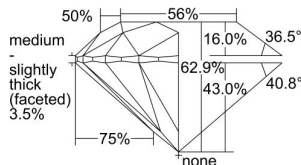

GIA®

FACSIMILE

GIA REPORT 6455366866

Verify this report at GIA.edu

GIA NATURAL DIAMOND DOSSIER®

December 13, 2022
GIA Report Number **6455366866**
Shape and Cutting Style ..... **Round Brilliant**
Measurements ..... **5.27 - 5.31 x 3.33 mm**

GRADING RESULTS

Carat Weight ..... **0.58 carat**
Color Grade ..... **H**
Clarity Grade **VVS1**
Cut Grade ..... **Excellent**

ADDITIONAL GRADING INFORMATION

Polish ..... **Excellent**
Symmetry ..... **Excellent**
Fluorescence ..... **None**
Clarity Characteristics ..... **Pinpoint**
Inscription(s): **GIA 6455366866**

PROPORTIONS

Profile to actual proportions