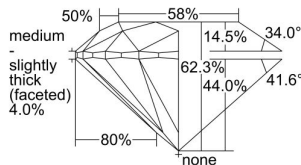

GIA®

FACSIMILE

GIA REPORT 6455371616

Verify this report at GIA.edu

GIA NATURAL DIAMOND DOSSIER®

December 13, 2022
GIA Report Number 6455371616
Shape and Cutting Style ..... Round Brilliant
Measurements ..... 4.06 - 4.08 x 2.54 mm

GRADING RESULTS

Carat Weight ..... 0.25 carat
Color Grade ..... E
Clarity Grade VS1
Cut Grade ..... Excellent

ADDITIONAL GRADING INFORMATION

Polish ..... Excellent
Symmetry ..... Excellent
Fluorescence ..... None
Clarity Characteristics ..... Crystal, Cloud, Pinpoint
Inscription(s): GIA 6455371616

PROPORTIONS

Profile to actual proportions